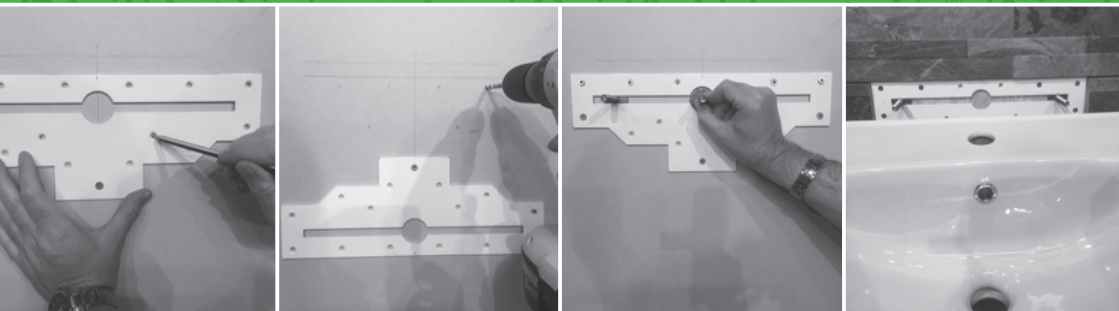

SinkFix[®]

by **RAWLPLUG[®]**

R-SFX-M10-300

- M10 fixing bolts adjust up to 300mm apart to align with the majority of wash basin fixing hole distances
- Large enough to spread the Load, small enough to be covered by even the slimmest of wash basin designs
- Vertical & horizontal levels can be fine tuned as can side to side positioning
- Excellent for plasterboard/stud walls or where the wall is of poor quality
- 15 x Ø6mm countersunk holes allow fixing choices
- Easily readjustable for future basin replacement