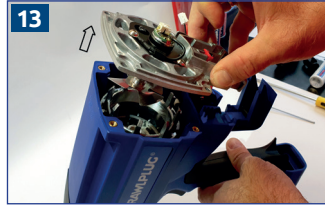

SC40II/WW90II